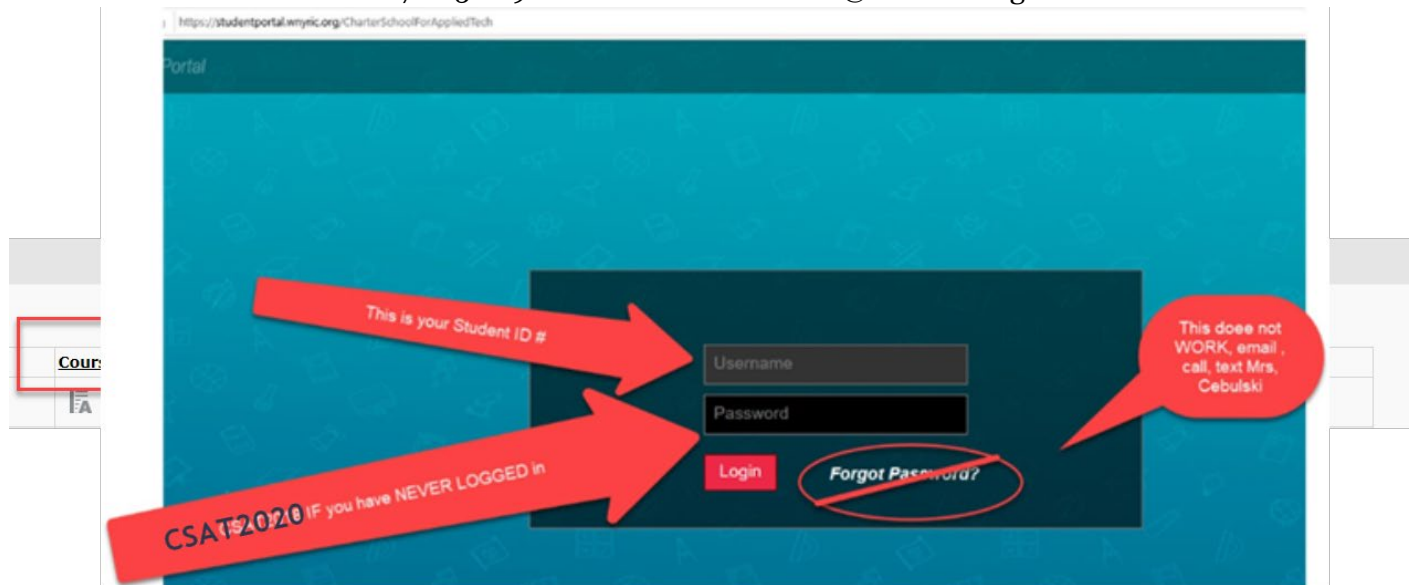

Student Portal: Let's Check your Grades/ Missing Assignments

1. Go to the website at: <https://studentportal.wnyric.org/CharterSchoolForAppliedTech>
2. The Login Username is your Student ID #. If you have never logged in, the Password should be the default "CSAT2020". If you need a password reset please contact Mrs. Cebulski: Text or call 716-512-9608 or email: mcebulski@csat-k12.org