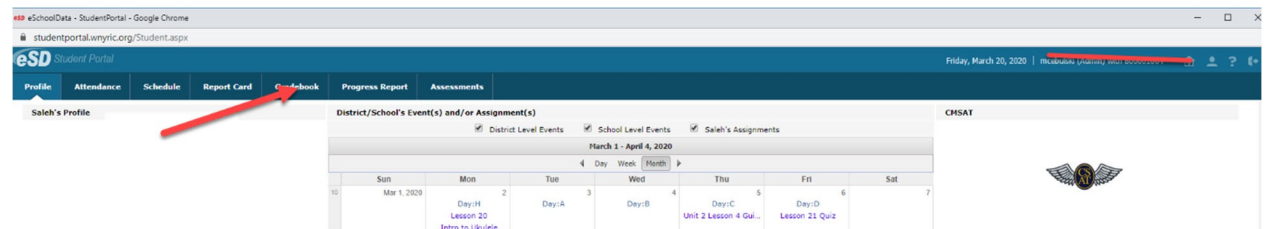

4. You can look at each class individually

Classes	Course #	Teacher	Period	Section	Semester	Days	Tenly	Absent	HP Grade	CHSA	HP Avg
Lunch	Lunch	Lunch, Teacher	12-13	13	1,2,3,4	A,B,C,D,E,F...	0	3			
PLTW6	PLTW6	Wedgwood, William	4	606	1,2,3,4	B,D	0	0	70		
PLTW6	PLTW6	Hornbush, Jared	4	606	1,2,3,4	A,C,E,G	0	3	73	77.50	
Arts	Arts	Flore, Valerie	4	606	1,2,3,4	F	0	0	80		
Phys Ed 6	SSS	Courtnight, Leah	14-15	606	1,2,3,4	A,B,C,D,E,F...	0	3	58	62.69	
Arts	SSS	Sillinger, Jennifer	8-10	606	1,2,3,4	A,B,C,D,E,F...	0	3	80	63.74	
Social Studies 6	EL6A	Courtnight, Leah	5-7	606	1,2,3,4	A,B,C,D,E,F...	0	3	67	74.81	
Advisory 6	HSA	Sillinger, Jennifer	2-3	606	1,2,3,4	A,B,C,D,E,F...	0	3	78	55.58	
Science 6	ADVIS	Sillinger, Jennifer	1	606	1,2,3,4	A,B,C,D,E,F...	0	3			
ELA6	HUACI	Kranzler, Susan	4	606	1,2,3,4	H	0	0	98	93.33	

5. If you want to see just your missing Assignments, click on Assignments, put a ☒ in Missing Assignments Only, then Click "GO"

Assignments	Course #	Category	Assignment	Description	Grade	Due Date	Staff	Marking Period
Lunch	Arts	Daily Points	Daily Points 2-10		10/10	02/16/2020	Valerie Flore	194
PLTW6	Arts	Projects	Warne Thebeud Oil Crew...			03/27/2020	Valerie Flore	194
	ELA6	Assessment	Antarctic Ridge Compreh...		42.86/100	03/13/2020	Leah Courtnight	193

If you need assistance or you are having difficulties, contact Mrs. Cebulski: Text or call 716-512-9608 or email: mcebulski@csat-k12.org