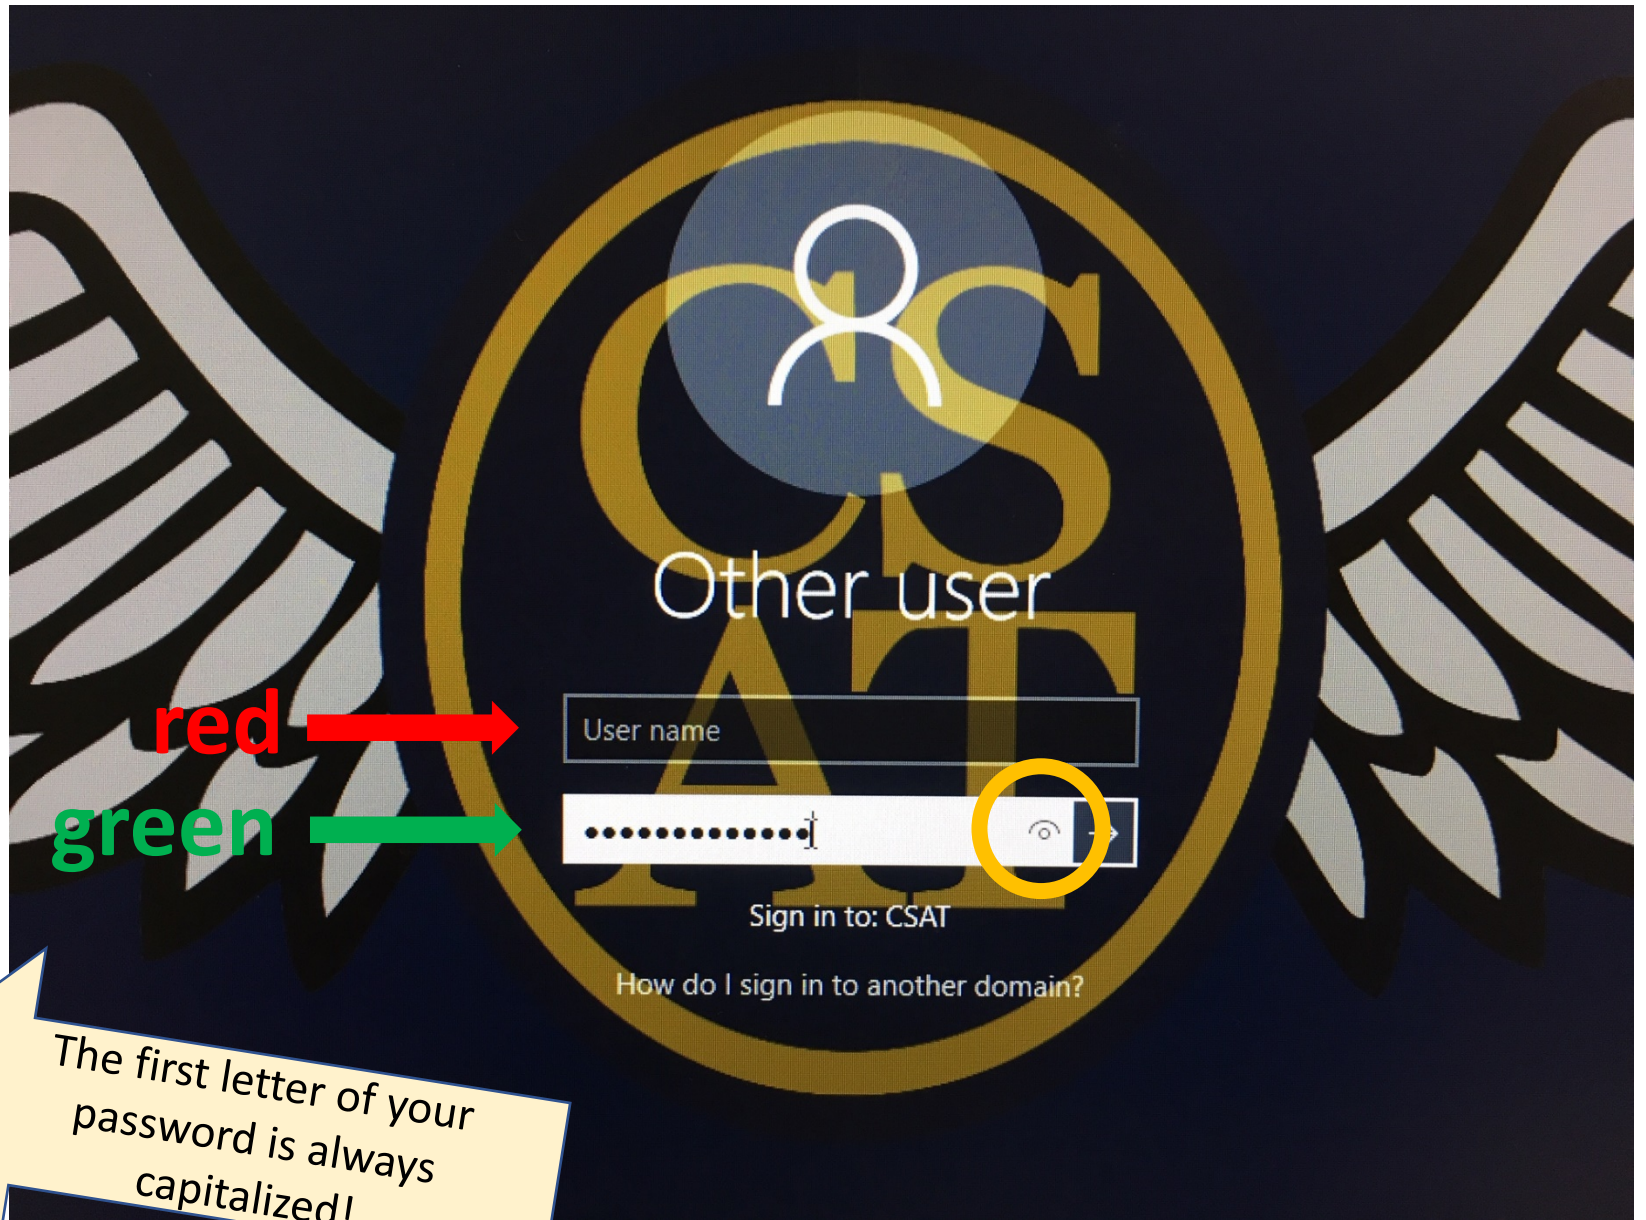

How To Log In To A School Issued Computer

John Smith Grade 4
username: jsmith@csat-k12.org
computer password: Redcow21
clever password: 800001234

The first letter of your
password is always
capitalized!