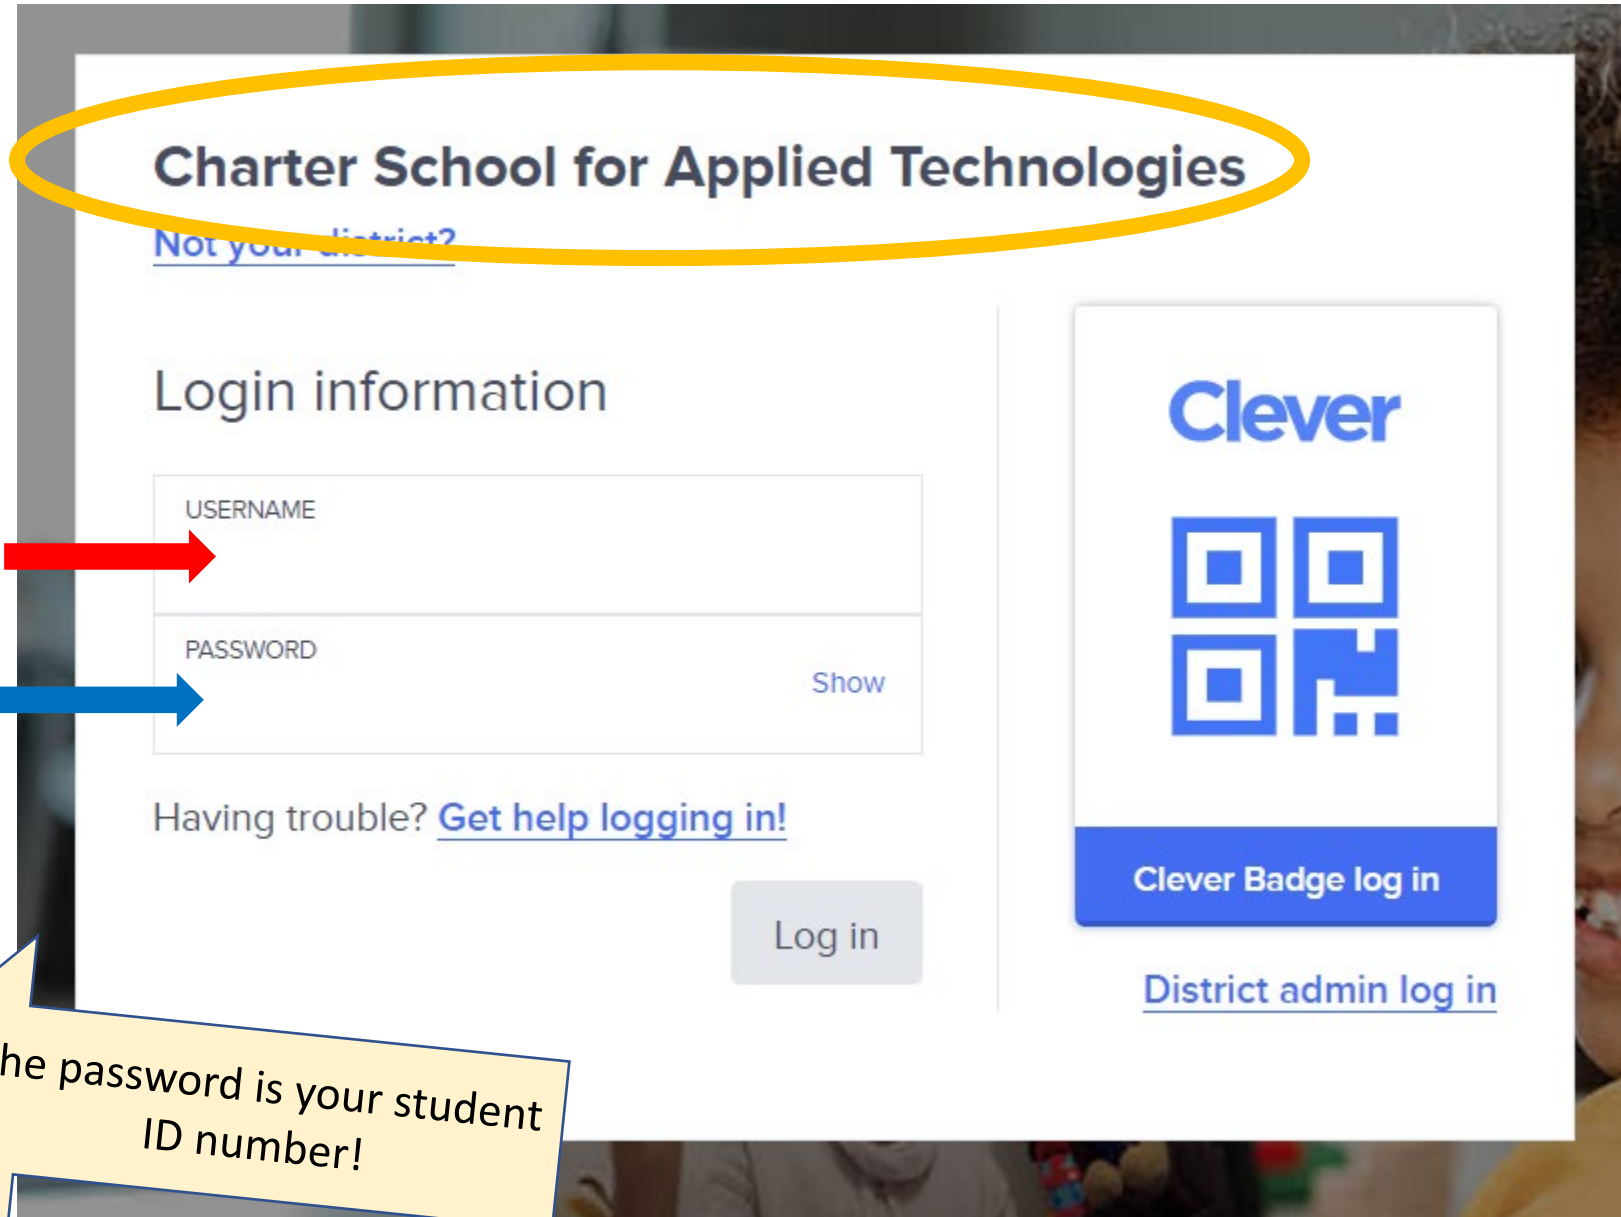

How To Log In To Clever

1. Go to CSAT's website
2. Hover over **Student**
3. Click on **Clever Login**
4. Log in using your user name and Clever password

red

blue

John Smith	Grade 4
username: jsmith@csat-k12.org	
computer password: Redcow21	
clever password: 800001234	

The password is your student ID number!